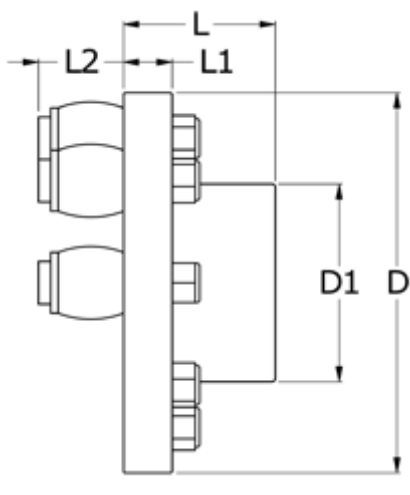

Article number: 330714402

Description: Coupling Rupex size 144
Part 2 (incl. Bolts and rubber elements)

Measures

D	= 144
D1	= 84
L	= 55
L1	= 15
L2	= 35
Max bore	= 55
Torque (N m)	= 500